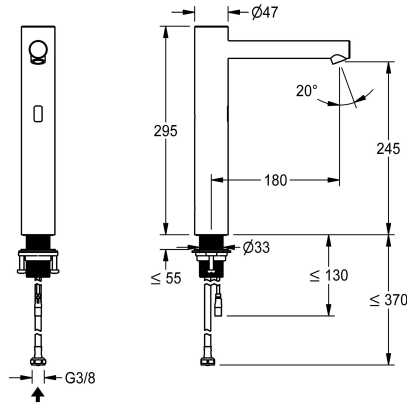

KWC F7E Electronic pillar tap

Modell-Linie: F7 | F7EV1002
Taps | Electronic taps

KWC-No.

3600001258

NEW

F7E pillar tap DN 15 for sanitary facilities, opto-electronically controlled. For connection to pre-mixed hot or cold water via hose and strainer. Control electronics, solenoid valve and sensor in stainless steel housing, brushed surface, outlet height 245 mm and projection 180 mm. Angle-adjustable and anti-theft aerator with integrated flow regulator 5.7 l/min. Activated water hygiene flushing 24 hours after last activation, safety switch-off with continuous reflection and saving of statistical data. With option for parameterization and communication via optional bidirectional

remote control or C module with the necessary app. Optionally for battery operation with battery compartment including 6 V lithium battery (CR-P2) per fitting, for installation below the washbasin, or for separate power supply via power supply unit 6.75 V/12 V DC or AQUA 3000 open system accessories.

Battery compartment including battery or power supply unit with extension cable must be ordered separately.

Technical Data

with backflow preventer
compatible A3000 open
default automatic hygiene flush
depressurised
with filter
functional principle
hygiene flushing
diameter nominal
inlet size
Locking mechanism
material fitting
minimum flow pressure
type of mixing
Parameterization
Pop-up waste set
power supply connection
position of power connection
Type of power supply
with rosettes/cover plate
protective shutdown
sound insulation
Spout
surface finish fitting

KWC F7E

Electronic pillar tap

Modell-Linie: F7 | F7EV1002

Taps | Electronic taps

surface treatment fitting	brushed
temperature limit	no
thermal disinfection	no
with transformer/power supply	no
type of mounting	tap hole
type of operation	sensor operation
type of sensor	opto-electronic sensor
type of tap	pillar tap
water connection	hose (gland nut)
Accent colour	none
Basic colour	stainless steel-look