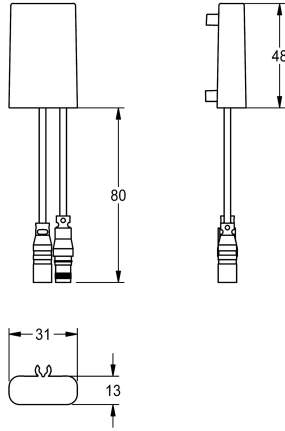

KWC C module

Modell-Linie: PROF-WIRELESS | ACEX9020
Water management systems | Complementary parts water management

KWC-No.

3600001331
C module

NEW

C module for compatible KWC electronic fittings for radio-controlled parameterization, read-out of statistical data, realisation of

predefined calendar functions as well as grouping of fittings to perform predefined control functions via necessary app.

Technical Data

quantity
quantity uom

1
piece