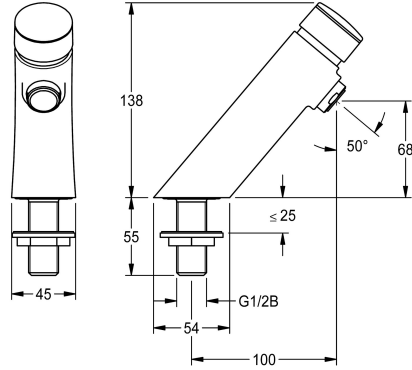

KWC F3S self-closing pillar tap

Modell-Linie: F3S | F3SV1101
Taps | Self closing taps

KWC-No.

3600001423

2030049135

with anti-blocking system 2 (ABS2) for safety switch-off when actuated continuously

protective shutdown

no

yes

F3S Self-closing pillar tap DN 15 for sanitary facilities. Self-closing cartridge, hydraulically controlled, piston-free design, self-closing, stepless adjustment of flow duration. For connection to pre-mixed

diameter nominal

DN 15

inlet size

G 1/2 B

Locking mechanism

Top section, non-ceramic

material fitting

brass-look

Spout

fixed

spout projection

100 mm

surface finish fitting

chromed

surface treatment fitting

polished