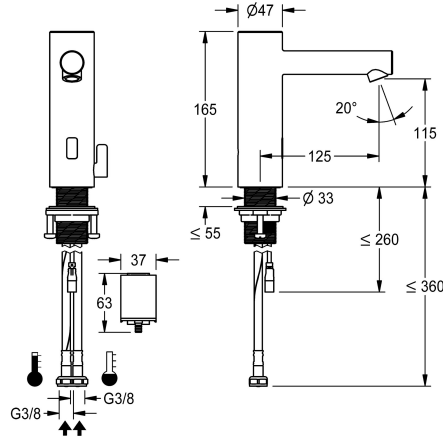

KWC ONO E

Automatic tap, touchless – Washbasin

Modell-Linie: ONO E | 12.576.012.700FL

Kranar | Elektronické armatury

KWC-No.

3600001583

stainless steel, A 125, flexible connection hoses, without drain fitting, battery, with mixing

- * Electrovalve
- * Flexible connection hoses 3/8"
- * QuickInstallation - Fastening via threaded connection M33 x 1.5 with locking screws
- * Mounting hole size 35 mm
- * Scope of delivery:
 - Battery compartment including battery 6V Lithium CRP2 for mounting under the washbasin
- * Order separately (optional or if required):
 - Possibility of parameterization via bidirectional remote control, or C-module (3600001331) with an app

Technical Data

ATT-KWC-EL-STEUERUNG
Connection
ATT-KWC-AUSLAUF
ATT-KWC-STROMVERSORGUNG
ATT-KWC-FARBCODE
Installation_type
Faucet_typ
Measure_Height
Projection_A

berührungslos
04
fest
Batterie
F700
Standmontage
06
165
A125

**2-button remote control for fittings F3
and F5**

2030036849
ACEX9004

C module

3600001331
ACEX9020