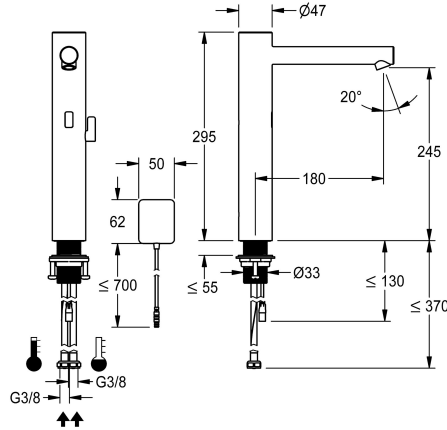

## KWC ONO E

Automatic tap, touchless – Washbasin

Modell-Linie: ONO E | 12.576.013.700FL

Armatura umywalkowa | Armatura elektroniczna

### KWC-No.

**3600001587**

stainless steel, A 180, flexible connection hoses, without drain fitting, battery, with mixing

- \* Automatic, non-contact, basin
- opto-electronic controlled
- \* For top-mounted basins
- \* Made of stainless steel
- \* With mixing
- adjustable, twist-proof temperature stop
- \* EcoProtect - water-saving device
- \* Control electronics
- 24-hour hygiene flushing adjustable
- Safety shutdown in case of continuous reflection
- Storage of statistical data
- \* Fixed spout

- Neoperl® Perlator® SSR, swivelling jet regulator
- \* Electrovalve
- \* Flexible connection hoses 3/8"
- \* QuickInstallation - Fastening via threaded connection M33 x 1.5 with locking screws
- \* Mounting hole size ø35 mm
- \* Scope of delivery:
  - Battery compartment including battery 6V Lithium CRP2 for mounting under the washbasin
- \* Order separately (optional or if required):
  - Possibility of parameterization via bidirectional remote control, or C-module (3600001331) with an app

### Dane techniczne

ATT-KWC-EL_STEUERUNG
Connection
ATT-KWC-AUSLAUF
ATT-KWC-STROMVERSORGUNG
ATT-KWC-FARBCODE
Installation_type
Faucet_typ
Measure_Height
Projection_A

berührungslos
04
fest
Batterie
F700
für Waschschüssel
06
295
A180