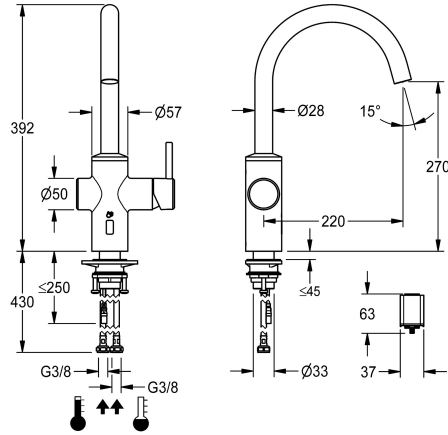

KWC BISTRO E

Lever mixer – Automatic tap, low-touch – Kitchen

Modell-Linie: BISTRO E | 10.581.102.700FL

Taps | Electronic taps

KWC-No.

360001625

stainless steel, A 220, flexible connection hoses, battery

- * hybrid tap, low-touch, kitchen
- * Made of stainless steel
- * Swivel spout fixe, extensible to 50°, 120° and or 360°
- Neoperl® Caché® laminar
- * OptimalSpace - ample space for washing or working
- * Cartridge
- with ceramic discs
- flow rate and temperature continuously variable
- * Opto-electronic sensor
- time-controlled water runtime

- pre-set water temperature
- * Electrovalve
- * Flexible connection hoses 3/8"
- * QuickInstallation - Fastening via threaded connection with locking screws
- * Mounting hole size Ø35 mm
- * Scope of delivery:
- Battery compartment including 6 V lithium CRP2 battery for installation under the sink

NEW

Technical Data

Electronical control
Connection
Spout
Power supply
Handling
Color code
Installation type
Faucet_typ
Design
Dimension Height
Projection A
Dimension Water outlet
material

Automatic, low-contact
Flexible connection hoses
swivel
battery
side lever
stainless steel
Pillar installation
Washbasin
J-Spout
392
A 220
270
stainless steel

2030036654
ACEX9005

2-button remote control for fittings F3 and F5

2030036849
ACEX9004

Spare Parts

Solenoid valve cartridge

2030045522
ACXX9002

Backflow preventer DN 6

2030045816
ASXX9002