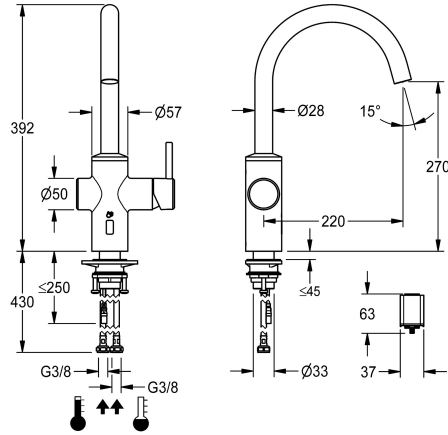

## KWC BISTRO E

Lever mixer – Automatic tap, low-touch – Kitchen

Modell-Linie: BISTRO E | 10.581.102.700FL

Armatura umywalkowa | Armatura elektroniczna

### KWC-No.

**360001625**

stainless steel, A 220, flexible connection hoses, battery

- \* hybrid tap, low-touch, kitchen
- \* Made of stainless steel
- \* Swivel spout fixe, extensible to 50°, 120° and or 360°
- Neoperl® Caché® laminar
- \* OptimalSpace - ample space for washing or working
- \* Cartridge
- with ceramic discs
- flow rate and temperature continuously variable
- \* Opto-electronic sensor
- time-controlled water runtime

- pre-set water temperature
- \* Electrovalve
- \* Flexible connection hoses 3/8"
- \* QuickInstallation - Fastening via threaded connection with locking screws
- \* Mounting hole size Ø35 mm
- \* Scope of delivery:
- Battery compartment including 6 V lithium CRP2 battery for installation under the sink

Faucet\_typ

ATT-KWC-BAUFORM

Dimension Height

Projection\_A

ATT-KWC-MASS-WASSERAUSTRITT

Material

berührungsarm

Flexible\_Anschlusschläuche