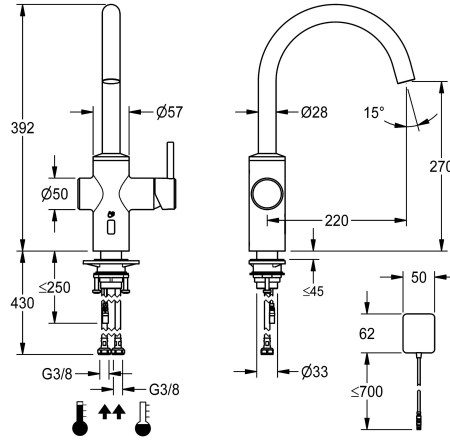

KWC BISTRO E

Lever mixer – Automatic tap, low-touch – Kitchen

Modell-Linie: BISTRO E | 10.581.112.700FL

Taps | Electronic taps

KWC-No.

3600001626

stainless steel, A 220, flexible connection hoses, surface-mounted power supply unit

- * hybrid tap, low-touch, kitchen
- * Made of stainless steel
- * Swivel spout fixe, extensible to 50°, 120° and or 360°
- Neoperl® Caché® laminar
- * OptimalSpace - ample space for washing or working
- * Cartridge
- with ceramic discs
- flow rate and temperature continuously variable
- * Opto-electronic sensor

- time-controlled water runtime
- pre-set water temperature
- * Electrovalve
- * Flexible connection hoses 3/8"
- * QuickInstallation - Fastening via threaded connection with locking screws
- * Mounting hole size ø35 mm
- * Scope of delivery:
- Mains receiver 100-240 V

NEW

Technical Data

Electronical control
Connection
Spout
Power supply
Handling
Color code
Installation type
Faucet_typ
Design
Measure Height
Projection A
Dimension Water outlet
ATT-KWC-MATERIAL

Automatic, low-contact
Flexible connection hoses
swivel
mains receiver
side lever
stainless steel
Pillar installation
Washbasin
J-Spout
392
A 220
270
ROSTFREIER_STAHL