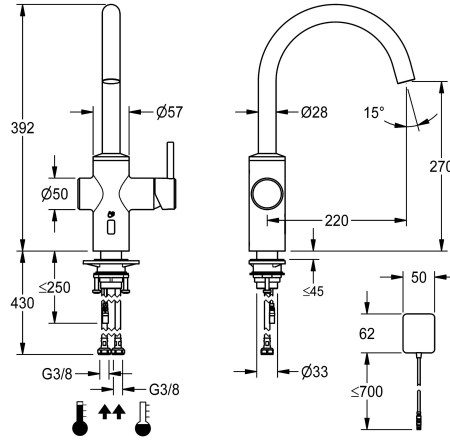

## KWC BISTRO E

Lever mixer – Automatic tap, low-touch – Kitchen

Modell-Linie: BISTRO E | 10.581.112.700FL

Hanat | Elektroniset hanat

### KWC-No.

**3600001626**

stainless steel, A 220, flexible connection hoses, surface-mounted power supply unit

- \* hybrid tap, low-touch, kitchen
- \* Made of stainless steel
- \* Swivel spout fixe, extensible to 50°, 120° and or 360°
- Neoperl® Caché® laminar
- \* OptimalSpace - ample space for washing or working
- \* Cartridge
- with ceramic discs
- flow rate and temperature continuously variable
- \* Opto-electronic sensor

- time-controlled water runtime
- pre-set water temperature
- \* Electrovalve
- \* Flexible connection hoses 3/8"
- \* QuickInstallation - Fastening via threaded connection with locking screws
- \* Mounting hole size ø35 mm
- \* Scope of delivery:
- Mains receiver 100-240 V

### Tekniset tiedot

ATT-KWC-EL_STEUERUNG
Connection
Spout
ATT-KWC-STROMVERSORGUNG
Handling
ATT-KWC-FARBCODE
Installation_type
Faucet_typ
ATT-KWC-BAUFORM
Measure_Height
Projection_A
ATT-KWC-MASS-WASSERAUSTRITT
ATT-KWC-MATERIAL
lviCode