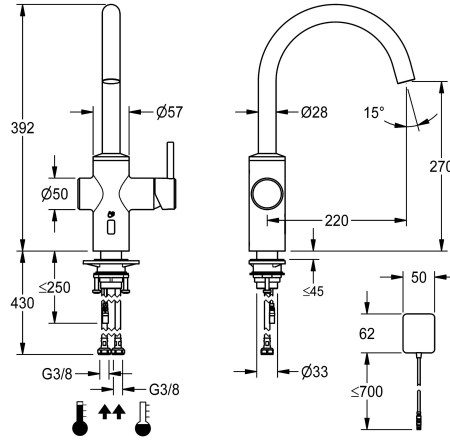

## KWC BISTRO E

Lever mixer – Automatic tap, low-touch – Kitchen

Modell-Linie: BISTRO E | 10.581.112.700FL

Armatura umywalkowa | Armatura elektroniczna

### KWC-No.

**360001626**

stainless steel, A 220, flexible connection hoses, surface-mounted power supply unit

- \* hybrid tap, low-touch, kitchen
- \* Made of stainless steel
- \* Swivel spout fixe, extensible to 50°, 120° and or 360°
- Neoperl® Caché® laminar
- \* OptimalSpace - ample space for washing or working
- \* Cartridge
- with ceramic discs
- flow rate and temperature continuously variable
- \* Opto-electronic sensor

- time-controlled water runtime
- pre-set water temperature
- \* Electrovalve
- \* Flexible connection hoses 3/8"
- \* QuickInstallation - Fastening via threaded connection with locking screws
- \* Mounting hole size ø35 mm
- \* Scope of delivery:
- Mains receiver 100-240 V

Faucet\_typ

ATT-KWC-BAUFORM

Dimension Height

Projection\_A

ATT-KWC-MASS-WASSERAUSTRITT

ATT-KWC-MATERIAL

berührungsarm

Flexible\_Anschlusschläuche