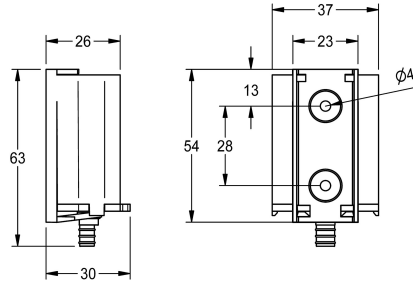

KWC Battery compartment

Modell-Linie: **ELECTRIC-CONTROLS | ACEX9023**
Taps | Complementary parts taps

KWC-No.

360002063

Battery compartment including 6 V battery

NEW

Battery compartment with holder and 6 V lithium battery (CR-P2).

Spare Parts

Lithium battery 6 V

2000104846

EPRTR0008