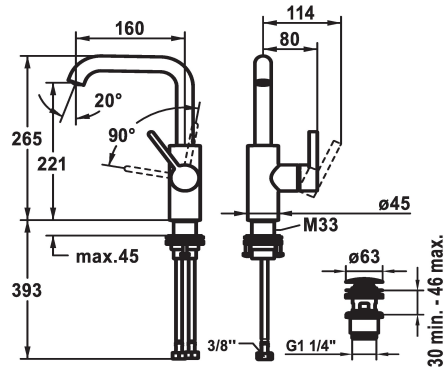

KWC BEVO Lever mixer – Washbasin

Modell-Linie: BEVO | 12.421.652.176FL
Umyvadlové armatury | Hydraulické armatury

KWC-No.

3600003631

matt black, A160, flexible connection hoses, with Push Open

3600003632

brushed steel, A160, flexible connection hoses, with Push Open

- * Lever mixer
- * Lever installation only possible on the right side
- Child safety: cold water flow in lever position towards the front
- * EcoProtect - water-saving device
- * Swivel spout 120°, extensible to 360°
- Neoperl® Caché® CS, Coin Slot
- * OptimalSpace - ample space for washing or working
- * KWC cartridge M 35 S

- with ceramic discs
- flow rate and temperature continuously variable
- * Flexible connection hoses 3/8"
- * QuickInstallation - Fastening via threaded connection with locking screws
- * Mounting hole size ø35 mm
- * Scope of delivery:
- KWC pop-up valve Push Open 2 in 1 Z.538.321.176

Faucet_typ

ATT-KWC-BAUFORM

Measure_Height

G_Acoustic_group

Projection_A

EnergyLabelCH

ATT-KWC-MASS-WASSERAUSTRITT

Materiál