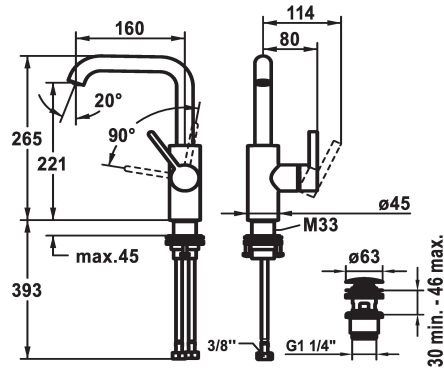

KWC BEVO Lever mixer – Washbasin

Modell-Linie: BEVO | 12.421.652.177FL
Taps | Manual taps

KWC-No.

3600003631
matt black, A160, flexible connection hoses, with Push Open

3600003632
brushed steel, A160, flexible connection hoses, with Push Open

3600004589
matt black, A160, flexible connection hoses, without pop-up valve

3600004610
brushed steel, A160, flexible connection hoses, without pop-up valve

- * Lever mixer
- * Lever installation only possible on the right side
- Child safety: cold water flow in lever position towards the front
- * EcoProtect - water-saving device
- * Swivel spout 120°, extensible to 360°
- Neoperl® Caché® CS, Coin Slot
- * OptimalSpace - ample space for washing or working
- * KWC cartridge M 35 S

matt black

brushed steel

NEW

Technical Data

Flow rate
pop-up assembly
Connection
Spout
Handling
Color code
Installation type
Faucet_typ
Design
Dimension Height
Acoustic group
Projection A
Energy label
Dimension Water outlet
material

4.7 l/min (3 bar)
with Push open
Flexible connection hoses
swivel
side lever
brushed steel
Pillar installation
Faucet
L-Spout
265
yes
A 160
A
221
Brass