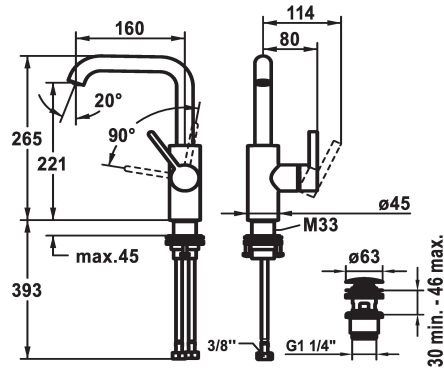

KWC BEVO Lever mixer – Washbasin

Modell-Linie: BEVO | 12.421.652.177FL
Hanat | Käsi käyttöiset hanat

KWC-No.

3600003631

matt black, A160, flexible connection hoses, with Push Open

3600003632

brushed steel, A160, flexible connection hoses, with Push Open

- * Lever mixer
- * Lever installation only possible on the right side
- Child safety: cold water flow in lever position towards the front
- * EcoProtect - water-saving device
- * Swivel spout 120°, extensible to 360°
- Neoperl® Caché® CS, Coin Slot
- * OptimalSpace - ample space for washing or working
- * KWC cartridge M 35 S

- with ceramic discs
- flow rate and temperature continuously variable
- * Flexible connection hoses 3/8"
- * QuickInstallation - Fastening via threaded connection with locking screws
- * Mounting hole size ø35 mm
- * Scope of delivery:
- KWC pop-up valve Push Open 2 in 1 Z.538.321.177

IviCode

4.7 l/min (3 bar)

mit_Push_open

Flexible_Anschluss-schläuche

schwenkbar

seitenbedingt

brushed steel

Standmontage