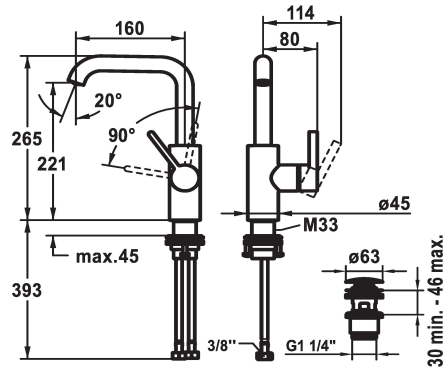

KWC BEVO Lever mixer – Washbasin

Modell-Linie: BEVO | 12.421.652.177FL
Kranar | Hydraulické armatúry

KWC-No.

3600003631

matt black, A160, flexible connection hoses, with Push Open

3600003632

brushed steel, A160, flexible connection hoses, with Push Open

* Lever mixer

* Lever installation only possible on the right side

- Child safety: cold water flow in lever position towards the front

* EcoProtect - water-saving device

* Swivel spout 120°, extensible to 360°

- Neoperl® Caché® CS, Coin Slot

* OptimalSpace - ample space for washing or working

* KWC cartridge M 35 S

- with ceramic discs

- flow rate and temperature continuously variable

* Flexible connection hoses 3/8"

* QuickInstallation - Fastening via threaded connection with locking screws

* Mounting hole size ø35 mm

* Scope of delivery:

- KWC pop-up valve Push Open 2 in 1 Z.538.321.177

Technical Data

A_Spout_Spray

ATT-KWC-ABLAUFGARNITUR