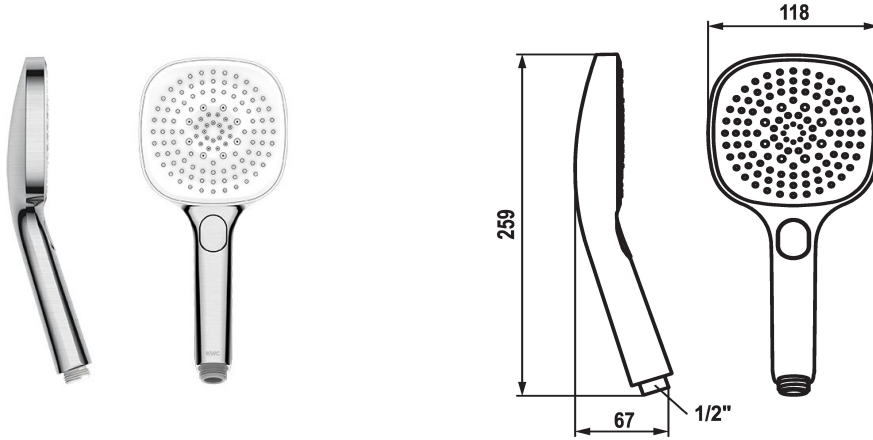

KWC CHOICE-H Hand shower

Modell-Linie: CHOICE | 26.000.126.177
Showers | Hand showers

KWC-No.

125609
chromeline

125610
matt black

3600003806
brushed steel

Color code

chromeline

matt black

brushed steel

NEW

* Hand shower KWC CHOICE -H
* TouchProtect - anti-scald protection thanks to the "double skin" principle

* Cleaning-friendly faceplate
* Connecting thread 1/2"

Technical Data

Flow rate

11 l/min (3bar)

Connection

G 1/2"

Color code

brushed steel

Faucet_typ

Pre-assembly unit

Spray type

10

Acoustic group

yes

Energy label

C

ATT-KWC-MATERIAL

KUNSTSTOFF