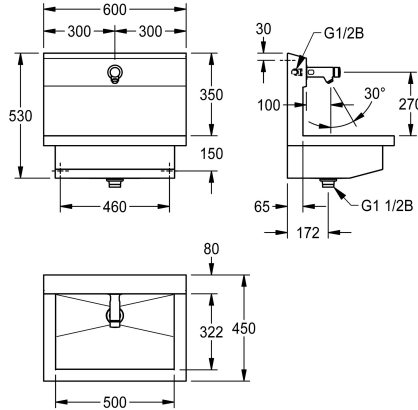

### KWC-No.

**360004023**

med en tvättplats  
Mått 600 x 530 x 440 mm (B x H x D)

NEW

PLANOX washbasin unit with seamless welded trough, one wash place, suitable for wall mounting, for connection to premixed hot water or cold water from the rear right or left. Stainless steel housing, satin finish, material thickness 1.5 mm. Centre waste, G 1 1/2 B flat perforated waste, including mounting material. Ready for connection, with mounted F3S self-closing bibtap, hydraulically

controlled, piston-free design, self-closing, fully adjustable flow time, polished chromium-plated brass housing. Aerator with integrated flow rate controller 3,0 l/min.

Dimensions 600 x 530 x 440 mm (W x H x D)  
Wash place width 600 mm

### Technical Data

Material
Materialkod
Antal avloppshål
Total bredd
Bakre stående
Utslagsback
Ytfinish
Typ av montering
Typ av avfallsbehållare
Avfalls håls placering
avfallsbehållare ingår

Rostfritt stål
1.4301
1
600 mm
Nej
Ja
Satin yta
Väggmontering
Perforerad avloppsil
Mitten
Ja