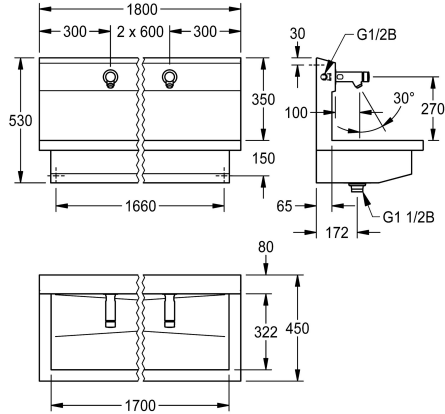

## KWC PLANOX

Tvättställsenhet med väggmonterad självstängande ventiler

Modell-Linie: PLANOX | PL18USV  
Tvättställ | Tvättränna

### KWC-No.

**3600004025**

med 3 tvättplatser  
Mått 1 800 x 530 x 440 mm (B x H x D)

PLANOX washbasin unit with seamless welded trough, with three wash places, suitable for wall mounting, for connection to premixed hot water or cold water from the rear right or left. Stainless steel housing, satin finish, material thickness 1.5 mm. Centre waste, G 1 1/2 B flat perforated waste, including mounting material. Ready for connection, with mounted F3S self-closing bibtaps, hydraulically

controlled, piston-free design, self-closing, fully adjustable flow time, polished chromium-plated brass housing. Aerator with integrated flow rate controller 3.0 l/min.

Dimensions 1800 x 530 x 440 mm (W x H x D)  
Wash place width 600 mm

### Technical Data

Material
Materialkod
Antal avloppshål
Total bredd
Bakre stående
Utslagsback
Ytfinish
Typ av montering
Typ av avfallsbehållare
Avfalls håls placering
avfallsbehållare ingår

Rostfritt stål
1.4301
1
1.800 mm
Nej
Ja
Satin yta
Väggmontering
Perforerad avloppsil
Mitten
Ja