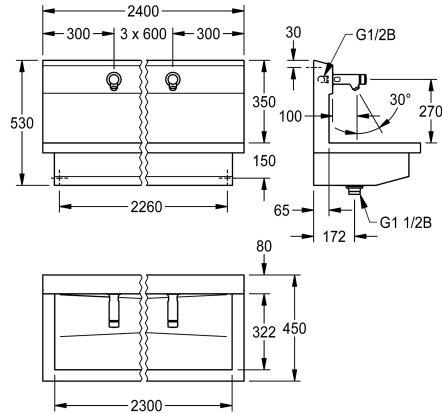

KWC PLANOX

Tvättställsenhet med väggmonterad självstängande ventil

Modell-Linie: PLANOX | PL24USV

Tvättställ | Tvättränna

KWC-No.

360004026

med 4 tvättställ

Måt 2 400 x 530 x 440 mm (B x H x D)

NEW

PLANOX washbasin unit with seamless welded trough, with four wash places, suitable for wall mounting, for connection to premixed hot water or cold water from the rear right or left. Stainless steel housing, satin finish, material thickness 1.5 mm. Centre waste, G 1/2 B flat perforated waste, including mounting material. Ready for connection, with mounted F3S self-closing bibtaps, hydraulically

controlled, piston-free design, self-closing, fully adjustable flow time, polished chromium-plated brass housing. Aerator with integrated flow rate controller 3.0 l/min.

Dimensions 2400 x 530 x 440 mm (W x H x D)
Wash place width 600 mm

| |
|----------------------|
| Rostfritt stål |
| 1.4301 |
| 1 |
| 2.400 mm |
| Nej |
| Ja |
| Satin yta |
| Väggmontering |
| Perforerad avloppsil |
| Mitten |
| Ja |

Extratillbehör

KWC PLANOX

Tvättställsenhet med väggmonterad självstängande ventil