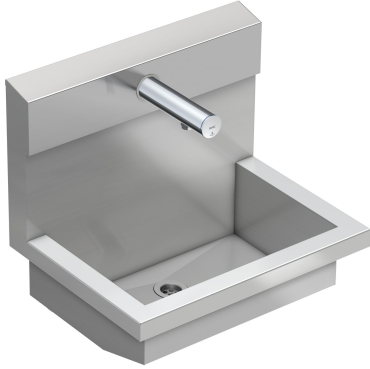

KWC PLANOX

Washbasin unit with electronic bibtap

Modell-Linie: PLANOX | PL6UEV
Washbasins & Washtroughs | Washtroughs

KWC-No.

360004027

with one wash place
Dimensions 600 x 530 x 440 mm (W x H x D)

PLANOX washbasin unit with seamless welded trough, one wash place, suitable for wall mounting, for connection to premixed hot water or cold water from the rear right or left. Stainless steel housing, satin finish, material thickness 1.5 mm. Centre waste, G 1 1/2 B flat perforated waste, including mounting material. Ready for connection, with mounted F3E electronic bibtap, opto-electronically controlled, control electronics, solenoid valve cartridge, 6 V lithium battery (CR-P2) and sensor in all-metal housing, polished

chromium-plated brass. Aerator with integrated flow rate controller 6.0 l/min. Activated hygiene flushing 24 hours after last activation, safety switch-off for continuous reflection and saving of statistical data. Parameterisation and communication possible via optional bidirectional remote control.

Dimensions 600 x 530 x 440 mm (W x H x D)
Wash place width 600 mm

NEW

Technical Data

material
material code
number of waste holes
overall width
rear upstand
splash back
surface finish
type of mounting
type of waste kit
waste hole position
waste kit included

stainless steel
1.4301 Chrome Nickel steel V2A
1
600 mm
no
yes
satin finished
wall mounting
perforated waste
centre
yes

Optional Accessories

KWC PLANOX

Washbasin unit with electronic bibtap

Modell-Linie: PLANOX | PL6UEV
Washbasins & Washtroughs | Washtroughs