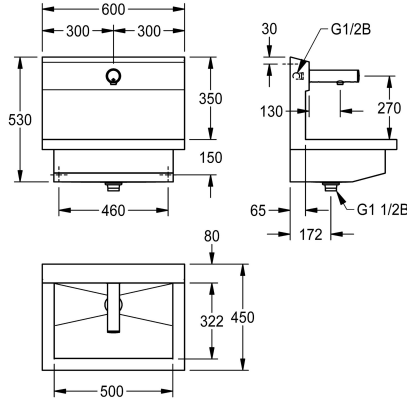

KWC PLANOX

Washbasin unit with electronic bibtap

Modell-Linie: PLANOX | PL6UEV
Washbasins & Washtroughs | Washtroughs

KWC-No.

360004027

with one wash place
Dimensions 600 x 530 x 440 mm (W x H x D)

PLANOX washbasin unit with seamless welded trough, one wash place, suitable for wall mounting, for connection to premixed hot water or cold water from the rear right or left. Stainless steel housing, satin finish, material thickness 1.5 mm. Centre waste, G 1 1/2 B flat perforated waste, including mounting material. Ready for connection, with mounted F3E electronic bibtap, opto-electronically controlled, control electronics, solenoid valve cartridge, 6 V lithium battery (CR-P2) and sensor in all-metal housing, polished

Dimensions 600 x 530 x 440 mm (W x H x D)
Wash place width 600 mm

NEW

Technical Data

material
material code
number of waste holes
overall width
rear upstand
splash back
surface finish
type of mounting
type of waste kit
waste hole position
waste kit included

stainless steel
1.4301 Chrome Nickel steel V2A
1
600 mm
no
yes
satin finished
wall mounting
perforated waste
centre
yes

Optional Accessories

KWC PLANOX

Washbasin unit with electronic bibtap

Modell-Linie: PLANOX | PL6UEV
Washbasins & Washtroughs | Washtroughs