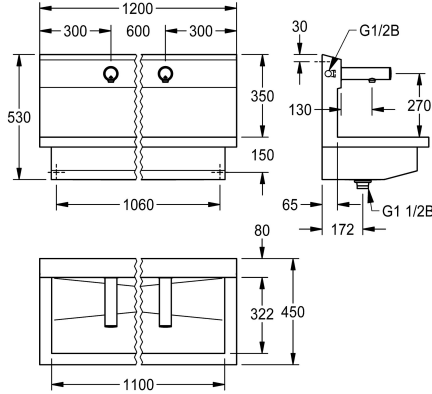

### KWC-No.

**360004028**

with two wash places  
Dimensions 1200 x 530 x 440 mm (W x H x D)

NEW

PLANOX washbasin unit with seamless welded trough, with two wash places, suitable for wall mounting, for connection to premixed hot water or cold water from the rear right or left. Stainless steel housing, satin finish, material thickness 1.5 mm. Centre waste, G 1 1/2 B flat perforated waste, including mounting material. Ready for connection, with mounted F3E bibtaps, opto-electronically controlled, control electronics, solenoid valve cartridge, 6 V lithium battery (CR-P2) and sensor in all-metal housing, polished

Dimensions 1200 x 530 x 440 mm (W x H x D)  
Wash place width 600 mm

### Technical Data

material	stainless steel
material code	1.4301 Chrome Nickel steel V2A
number of waste holes	1
overall width	1,200 mm
rear upstand	no
splash back	yes
surface finish	satin finished
type of mounting	wall mounting
type of waste kit	perforated waste
waste hole position	centre
waste kit included	yes

material	stainless steel
material code	1.4301 Chrome Nickel steel V2A
number of waste holes	1
overall width	1,200 mm
rear upstand	no
splash back	yes
surface finish	satin finished
type of mounting	wall mounting
type of waste kit	perforated waste
waste hole position	centre
waste kit included	yes