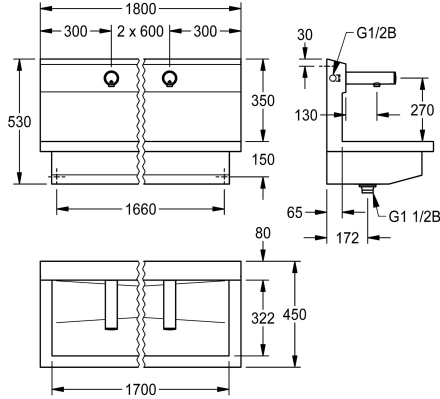

KWC PLANOX

Washbasin unit with electronic bibtaps

Modell-Linie: PLANOX | PL18UEV

Washbasins & Washtroughs | Washtroughs

KWC-No.

360004029

with three wash places
Dimensions 1800 x 530 x 440 mm (W x H x D)

PLANOX washbasin unit with seamless welded trough, with three wash places, suitable for wall mounting, for connection to premixed hot water or cold water from the rear right or left. Stainless steel housing, satin finish, material thickness 1.5 mm. Centre waste, G 1 1/2 B flat perforated waste, including mounting material. Ready for connection, with mounted F3E electronic bibtaps, opto-electronically controlled, control electronics, solenoid valve cartridge, 6 V lithium battery (CR-P2) and sensor in all-metal housing, polished

Dimensions 1800 x 530 x 440 mm (W x H x D)
Wash place width 600 mm

NEW

Technical Data

material	stainless steel
material code	1.4301 Chrome Nickel steel V2A
number of waste holes	1
overall width	1,800 mm
rear upstand	no
splash back	yes
surface finish	satin finished
type of mounting	wall mounting
type of waste kit	perforated waste
waste hole position	centre
waste kit included	yes