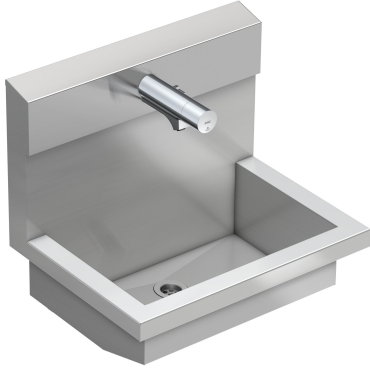

KWC PLANOX

Washbasin unit with electronic washbasin mixer

Modell-Linie: PLANOX | PL6UEM

Washbasins & Washtroughs | Washtroughs

KWC-No.

3600004041

with one wash place
Dimensions 600 x 530 x 440 mm (W x H x D)

NEW

PLANOX washbasin unit with seamless welded trough, one wash place suitable for wall mounting, for connection to hot or cold water from the rear right or left. Stainless steel housing, satin finish, material thickness 1.5 mm. Centre waste, G 1 1/2 B flat perforated waste, including mounting material. Ready for connection, with mounted F5E-Mix electronic washbasin mixer, opto-electronically controlled, activated by hand movement. Control electronics, solenoid valve cartridge, 6 V lithium battery (CR-P2) and sensor in all-metal housing, polished chromium-plated brass. Temperature

Dimensions 600 x 530 x 440 mm (W x H x D)
Wash place width 600 mm

Technical Data

material	stainless steel
material code	1.4301 Chrome Nickel steel V2A
number of waste holes	1
overall width	600 mm
rear upstand	no
splash back	yes
surface finish	satin finished
type of mounting	wall mounting
type of waste kit	perforated waste
waste hole position	centre
waste kit included	yes

material	stainless steel
material code	1.4301 Chrome Nickel steel V2A
number of waste holes	1
overall width	600 mm
rear upstand	no
splash back	yes
surface finish	satin finished
type of mounting	wall mounting
type of waste kit	perforated waste
waste hole position	centre
waste kit included	yes