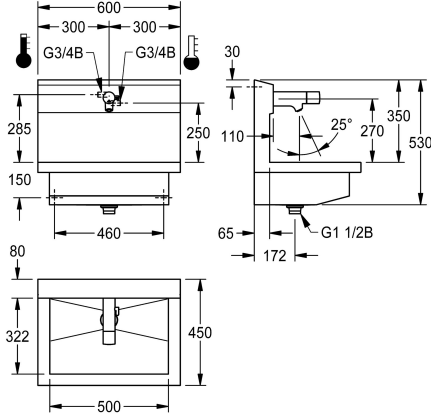

KWC PLANOX

Washbasin unit with electronic washbasin mixer

Modell-Linie: PLANOX | PL6UEM

Washbasins & Washtroughs | Washtroughs

KWC-No.

3600004041

with one wash place
Dimensions 600 x 530 x 440 mm (W x H x D)

NEW

PLANOX washbasin unit with seamless welded trough, one wash place suitable for wall mounting, for connection to hot or cold water from the rear right or left. Stainless steel housing, satin finish, material thickness 1.5 mm. Centre waste, G 1 1/2 B flat perforated waste, including mounting material. Ready for connection, with mounted F5E-Mix electronic washbasin mixer, opto-electronically controlled, activated by hand movement. Control electronics, solenoid valve cartridge, 6 V lithium battery (CR-P2) and sensor in all-metal housing, polished chromium-plated brass. Temperature

Dimensions 600 x 530 x 440 mm (W x H x D)
Wash place width 600 mm

Technical Data

material	stainless steel
material code	1.4301 Chrome Nickel steel V2A
number of waste holes	1
overall width	600 mm
rear upstand	no
splash back	yes
surface finish	satin finished
type of mounting	wall mounting
type of waste kit	perforated waste
waste hole position	centre
waste kit included	yes

material	stainless steel
material code	1.4301 Chrome Nickel steel V2A
number of waste holes	1
overall width	600 mm
rear upstand	no
splash back	yes
surface finish	satin finished
type of mounting	wall mounting
type of waste kit	perforated waste
waste hole position	centre
waste kit included	yes