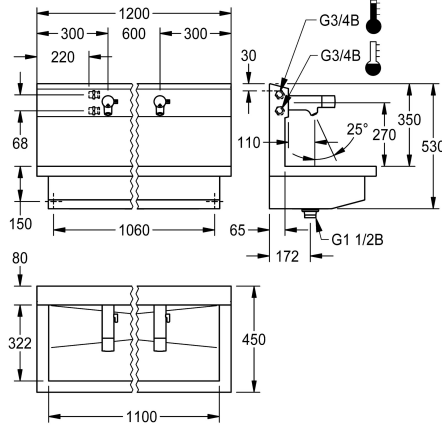

KWC PLANOX

Washbasin unit with electronic washbasin mixers

Modell-Linie: PLANOX | PL12UEM

Washbasins & Washtroughs | Washtroughs

KWC-No.

360004043

with two wash places
Dimensions 1200 x 530 x 440 mm (W x H x D)

PLANOX washbasin unit with seamless welded trough, with two wash places, suitable for wall mounting, for connection to hot or cold water from the rear right or left. Stainless steel housing, satin finish, material thickness 1.5 mm. Centre waste, G 1 1/2 B flat perforated waste, including mounting material. Ready for connection, with fitted F5E-Mix electronic washbasin mixers, opto-electronically controlled, activated by hand movement. Control electronics, solenoid valve cartridge, 6 V lithium battery (CR-P2) and sensor in all-metal housing, polished chromium-plated brass. Temperature lever with

Dimensions 1200 x 530 x 440 mm (W x H x D)
Wash place width 600 mm

NEW

Technical Data

material	stainless steel
material code	1.4301 Chrome Nickel steel V2A
number of waste holes	1
overall width	1,200 mm
rear upstand	no
splash back	yes
surface finish	satin finished
type of mounting	wall mounting
type of waste kit	perforated waste
waste hole position	centre
waste kit included	yes

material	stainless steel
material code	1.4301 Chrome Nickel steel V2A
number of waste holes	1
overall width	1,200 mm
rear upstand	no
splash back	yes
surface finish	satin finished
type of mounting	wall mounting
type of waste kit	perforated waste
waste hole position	centre
waste kit included	yes