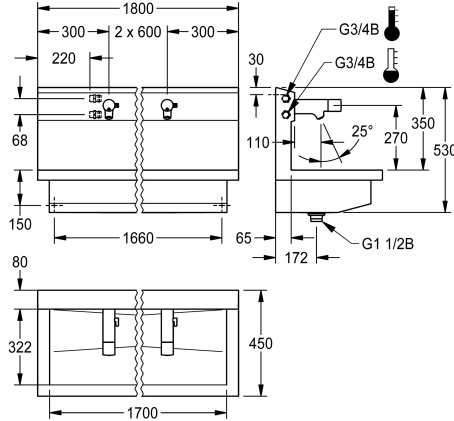

### KWC-No.

**3600004044**

with three wash places  
Dimensions 1800 x 530 x 440 mm (W x H x D)

PLANOX washbasin unit with seamless welded trough, with three wash places, suitable for wall mounting, for connection to hot or cold water from the rear right or left. Stainless steel housing, satin finish, material thickness 1.5 mm. Centre waste, G 1 1/2 B flat perforated waste, including mounting material. Ready for connection, with fitted F5E-Mix electronic washbasin mixers, opto-electronically controlled, activated by hand movement. Control electronics, solenoid valve cartridge, 6 V lithium battery (CR-P2) and sensor in all-metal housing, polished chromium-plated brass. Temperature lever with

Dimensions 1800 x 530 x 440 mm (W x H x D)  
Wash place width 600 mm

|                                |
|--------------------------------|
| stainless steel                |
| 1.4301 Chrome Nickel steel V2A |
| 1                              |
| 1,800 mm                       |
| no                             |
| yes                            |
| satin finished                 |
| wall mounting                  |
| perforated waste               |
| centre                         |
| yes                            |