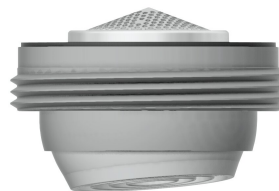

Extratillbehör