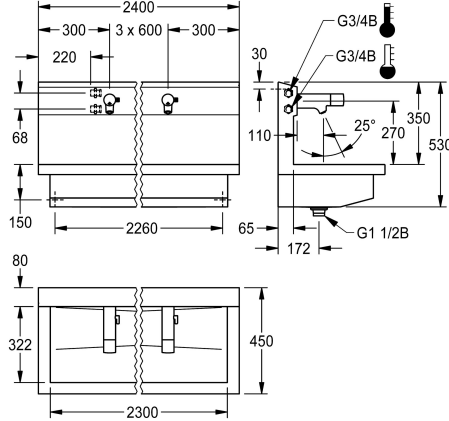

KWC PLANOX

Washbasin unit with electronic washbasin mixers

Modell-Linie: PLANOX | PL24UEM

Washbasins & Washtroughs | Washtroughs

KWC-No.

3600004045

with four wash places
Dimensions 2400 x 530 x 440 mm (W x H x D)

PLANOX washbasin unit with seamless welded trough, with four wash places, suitable for wall mounting, for connection to hot or cold water from the rear right or left. Stainless steel housing, satin finish, material thickness 1.5 mm. Centre waste, G 1 1/2 B flat perforated waste, including mounting material. Ready for connection, with fitted F5E-Mix electronic washbasin mixers, opto-electronically controlled, activated by hand movement. Control electronics, solenoid valve cartridge, 6 V lithium battery (CR-P2) and sensor in all-metal housing, polished chromium-plated brass. Temperature lever with

Dimensions 2400 x 530 x 440 mm (W x H x D)
Wash place width 600 mm

Technical Data

material	stainless steel
material code	1.4301 Chrome Nickel steel V2A
number of waste holes	1
overall width	2,400 mm
rear upstand	no
splash back	yes
surface finish	satin finished
type of mounting	wall mounting
type of waste kit	perforated waste
waste hole position	centre
waste kit included	yes

material	stainless steel
material code	1.4301 Chrome Nickel steel V2A
number of waste holes	1
overall width	2,400 mm
rear upstand	no
splash back	yes
surface finish	satin finished
type of mounting	wall mounting
type of waste kit	perforated waste
waste hole position	centre
waste kit included	yes