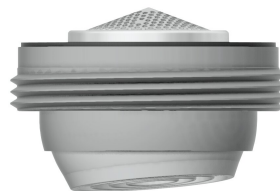

Extratillbehör