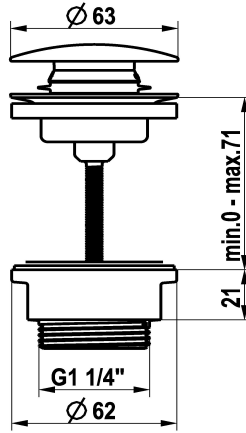

KWC

Pop-up valve Push Open

Modell-Linie: ACCESSOIRES | Z.540.049.700

KWC-No.

360004482
chromeline

360004483
stainless steel

- * KWC pop-up valve Push Open
- * Made of stainless steel
- * 2 in 1 function

Technické údaje

ATT-KWC-FARBCODE

ATT-KWC-FARBCODE

F000

F700

- press to open and close
- can be locked in the open position
- * For washstands with or without an overflow

F700

NEW