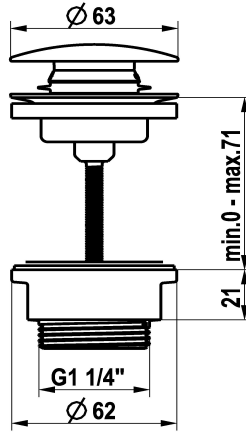

KWC

Pop-up valve Push Open

Modell-Linie: ACCESSOIRES | Z.540.049.700

Varaosat | Varaosat hanat

KWC-No.

3600004482

chromeline

3600004483

stainless steel

* KWC pop-up valve Push Open

* Made of stainless steel

* 2 in 1 function

ATT-KWC-FARBCODE

F000

F700

- press to open and close

- can be locked in the open position

* For washstands with or without an overflow

NEW

Tekniset tiedot

ATT-KWC-FARBCODE

F700

lviCode

0