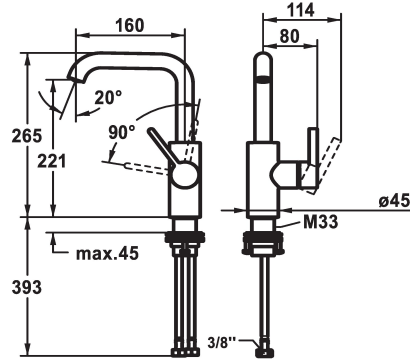

KWC BEVO Lever mixer – Washbasin

Modell-Linie: BEVO | 12.421.142.176FL
Taps | Manual taps

KWC-No.

3600003631
matt black, A160, flexible connection hoses, with Push Open

3600003632
brushed steel, A160, flexible connection hoses, with Push Open

3600004589
matt black, A160, flexible connection hoses, without pop-up valve

3600004610
brushed steel, A160, flexible connection hoses, without pop-up valve

- * Lever mixer
- * Lever installation only possible on the right side
- Child safety: cold water flow in lever position towards the front
- * EcoProtect - water-saving device
- * Swivel spout 120°, extensible to 360°
- Neoperl® Caché® CS, Coin Slot
- * OptimalSpace - ample space for washing or working

matt black

brushed steel

NEW

Technical Data

Flow rate
Pop-up_valve
Connection
Spout
Handling
Color code
Installation_type
Faucet_typ
Design
Dimension Height
Acoustic group
Projection_A
Energy Label
Dimension Water outlet
material

4.7 l/min (3 bar)
without pop-up valve
Flexible connection hoses
swivel
side lever
matt black
Pillar installation
Faucet
L-Spout
265
Battery1
A 160
A
221
Brass