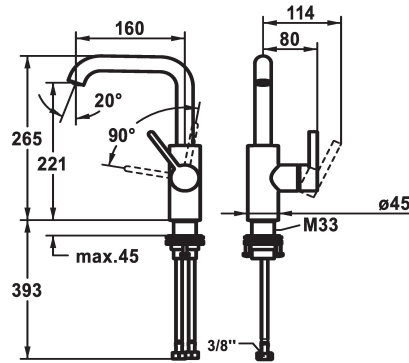

KWC BEVO Lever mixer – Washbasin

Modell-Linie: BEVO | 12.421.142.176FL
Taps | Manual taps

KWC-No.

3600003631
matt black, A160, flexible connection hoses, with Push Open

3600003632
brushed steel, A160, flexible connection hoses, with Push Open

3600004589
matt black, A160, flexible connection hoses, without pop-up valve

3600004610
brushed steel, A160, flexible connection hoses, without pop-up valve

- * Lever mixer
- * Lever installation only possible on the right side
- Child safety: cold water flow in lever position towards the front
- * EcoProtect - water-saving device
- * Swivel spout 120°, extensible to 360°
- Neoperl® Caché® CS, Coin Slot
- * OptimalSpace - ample space for washing or working

matt black

brushed steel

NEW

- * KWC cartridge M 35 S
- with ceramic discs
- flow rate and temperature continuously variable
- * Flexible connection hoses 3/8"
- * QuickInstallation - Fastening via threaded connection with locking screws
- * Mounting hole size ø35 mm

Technical Data

Flow rate
pop-up valve
Connection
Spout
Handling
Color code
Installation type
Faucet_typ
Design
Measure Height
Acoustic group
Projection A
Energy label
Dimension Water outlet
material

4.7 l/min (3 bar)
without pop-up valve
Flexible connection hoses
swivel
side lever
matt black
Pillar installation
Faucet
L-Spout
265
yes
A 160
A
221
Brass