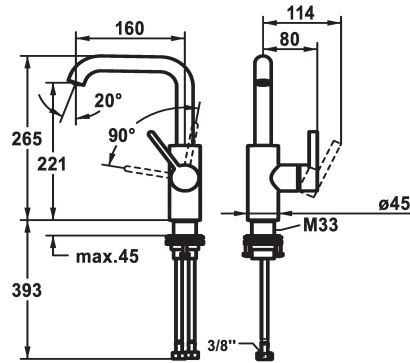

KWC BEVO Lever mixer – Washbasin

Modell-Linie: BEVO | 12.421.142.176FL
Armatura umywalkowa | Armatura jednouchwytywa

KWC-No.

3600003631 matt black, A160, flexible connection hoses, with Push Open
3600003632 brushed steel, A160, flexible connection hoses, with Push Open
3600004589 matt black, A160, flexible connection hoses, without pop-up valve
3600004610 brushed steel, A160, flexible connection hoses, without pop-up valve

- * Lever mixer
- * Lever installation only possible on the right side
- Child safety: cold water flow in lever position towards the front
- * EcoProtect - water-saving device
- * Swivel spout 120°, extensible to 360°
- Neoperl® Caché® CS, Coin Slot
- * OptimalSpace - ample space for washing or working

ATT-KWC- ABLAUFGARNITUR

mit_Push_open	matt black
mit_Push_open	brushed steel
ohne_Ablaufgarnitur	matt black
ohne_Ablaufgarnitur	brushed steel

- * KWC cartridge M 35 S
- with ceramic discs
- flow rate and temperature continuously variable
- * Flexible connection hoses 3/8"
- * QuickInstallation - Fastening via threaded connection with locking screws
- * Mounting hole size ø35 mm

ATT-KWC-FARBCODE

NEW

Dane techniczne

A_Spout_Spray
ATT-KWC-ABLAUFGARNITUR
Connection
ATT-KWC-AUSLAUF
Handling
ATT-KWC-FARBCODE
Installation_type
Faucet_typ
ATT-KWC-BAUFORM
Dimension Height
G_Acoustic group
Projection_A
EnergyLabelCH
ATT-KWC-MASS-WASSERAUSTRITT
Material