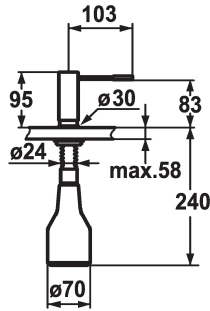

## KWC ONO Soap dispenser

Modell-Linie: ACCESSOIRES | Z.536.060.700  
Sanitetsutrustning | Tvålbehållare

### KWC-No.

**536060**  
chromeline

**536061**  
stainless steel

### ATT-KWC-FARBCODE

chromeline

stainless steel

- \* Soap dispenser KWC ONO
- \* Easily refillable from top without disassembly
- \* Mounting hole size  $\varnothing 26$  mm
- \* Scope of delivery:

- Pump
- Soap container, filling capacity 350 ml Z.635.713
- \* To be ordered separately (optional or if necessary):
- Escutcheon Z.536.292.700

### Technical Data

ATT-KWC-FARBCODE

stainless steel

Faucet\_typ

07

Measure\_Height

95

Projection\_A