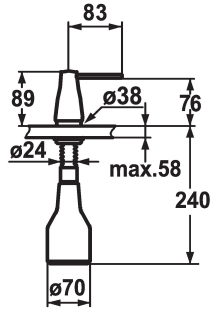

KWC EVE Soap dispenser

Modell-Linie: ACCESSOIRES | Z.536.063.150
Accessories | Soap dispensers

KWC-No.

536063
chromeline

536263
black chrome-plated

536064
stainless steel

536262
glacier white

Color code

chromeline

black chrome-plated

stainless steel

glacier white

- * Soap dispenser KWC EVE
- * Easily refillable from top without disassembly
- * Mounting hole size $\varnothing 26$ mm
- * Scope of delivery:

- Pump
- Soap container, filling capacity 350 ml Z.635.713
- * To be ordered separately (optional or if necessary):
- Escutcheon Z.536.291.000 or Z.536.292.700

Technical Data

Color code

glacier white

Installation type

Pillar installation

Faucet_typ

G 1"1

Measure Height

89

Projection A

A 85