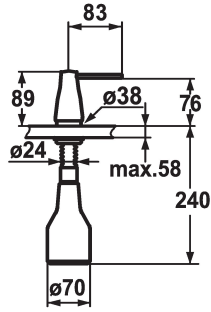

KWC EVE Soap dispenser

Modell-Linie: ACCESSOIRES | Z.536.063.150

KWC-No.

536063
chromeline

536263
black chrome-plated

536064
stainless steel

536262
glacier white

ATT-KWC-FARBCODE

chromeline

black chrome-plated

stainless steel

glacier white

- * Soap dispenser KWC EVE
- * Easily refillable from top without disassembly
- * Mounting hole size $\varnothing 26$ mm
- * Scope of delivery:

- Pump
- Soap container, filling capacity 350 ml Z.635.713
- * To be ordered separately (optional or if necessary):
- Escutcheon Z.536.291.000 or Z.536.292.700

Dane techniczne

ATT-KWC-FARBCODE

Installation_type

Faucet_typ

Dimension Height

Projection_A

glacier white

Standmontage

07

89

A85