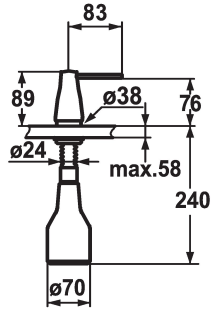

KWC EVE Soap dispenser

Modell-Linie: ACCESSOIRES | Z.536.063.151
Saniteettivarusteet julkisiin tiloihin | Saippua-annostelijat

KWC-No.

536063
chromeline

536263
black chrome-plated

536064
stainless steel

536262
glacier white

ATT-KWC-FARBCODE

chromeline

black chrome-plated

stainless steel

glacier white

- * Soap dispenser KWC EVE
- * Easily refillable from top without disassembly
- * Mounting hole size $\varnothing 26$ mm
- * Scope of delivery:

- Pump
- Soap container, filling capacity 350 ml Z.635.713
- * To be ordered separately (optional or if necessary):
- Escutcheon Z.536.291.000 or Z.536.292.700

Tekniset tiedot

ATT-KWC-FARBCODE

black chrome-plated

Installation_type

Standmontage

Faucet_typ

07

Measure_Height

89

Projection_A

A85