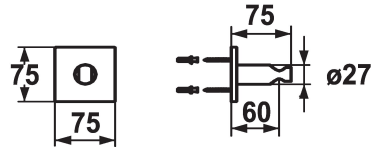

KWC SHOWERCULTURE

Shower bracket

Modell-Linie: **SHOWERCULTURE** | 26.000.620.000

Showers | Complementary parts showers

KWC-No.

536622
chromeline

125550
matt black

125066
brushed steel

Color code

chromeline

matt black

brushed steel

* Shower bracket
* Non-adjustable

* Suitable for:
- All hand showers

Technical Data

Diameter

75 x 75

Color code

chromeline

Faucet_typ

Shower bracket

Measure Lenght

L 60

material