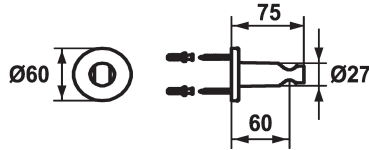

## KWC SHOWERCULTURE

Shower bracket style

Modell-Linie: SHOWERCULTURE | 26.000.621.000

Showers | Complementary parts showers

### KWC-No.

**536623**  
chromeline

**125064**  
matt black

**125065**  
brushed steel

### Technical Data

Diameter

D60

Color code

chrome

Faucet\_typ

Shower bracket

Measure\_L