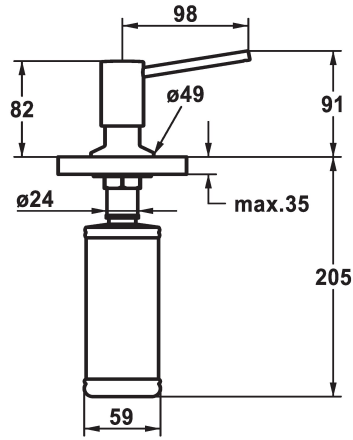

KWC BASIC Soap dispenser

Modell-Linie: ACCESSOIRES | Z.538.409.177
Accessories | Soap dispensers

KWC-No.

538409
chromeline

538410
matt black

538411
brushed steel

Color code

chrome

matt black

brushed steel

* Soap dispenser KWC BASIC
* Easily refillable from top without disassembly
* Mounting hole size ø26 mm

* Scope of delivery:
- Pump
- Soap container, filling capacity 320 ml Z.639.549

Technical Data

Color code

brushed steel

Faucet_typ

G 1"1

Dimension Height

91

Projection_A