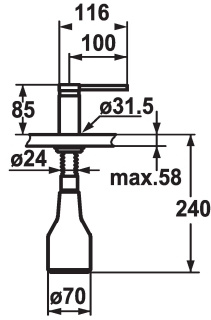

## KWC AVA 2.0 Soap dispensers

Modell-Linie: ACCESSOIRES | Z.536.159.176  
Accessories | Soap dispensers

### KWC-No.

**536159**  
chromeline

**538981**  
matt black

**536177**  
decor steel

### Color code

chrome

matt black

decor steel

\* Soap dispenser KWC AVA  
\* Easily refillable from top without disassembly  
\* Mounting hole size  $\varnothing 26$  mm

\* Scope of delivery:  
- Pump  
- Soap container, filling capacity 350 ml Z.635.713

### Technical Data

Color code

matt black

Faucet\_typ

G 1"1

Dimension Height

85

Projection\_A