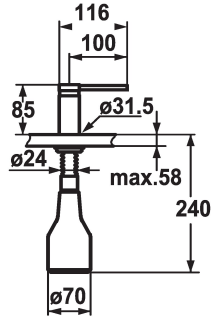

KWC AVA 2.0 Soap dispensers

Modell-Linie: ACCESSOIRES | Z.536.159.176

Saniteettivarusteet julkisiin tiloihin | Saippua-annostelijat

KWC-No.

536159
chromeline

538981
matt black

536177
decor steel

ATT-KWC-FARBCODE

chromeline

matt black

decor steel

* Soap dispenser KWC AVA
* Easily refillable from top without disassembly
* Mounting hole size $\varnothing 26$ mm

* Scope of delivery:
- Pump
- Soap container, filling capacity 350 ml Z.635.713

Tekniset tiedot

ATT-KWC-FARBCODE

Faucet_typ

Measure_Height

Projection_A

lviCode

matt black

07