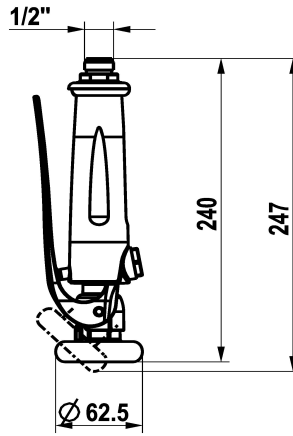

KWC GASTRO Pre-rinse spray

Modell-Linie: SPAREPARTS | Z.539.030.145
Varaosat | Varaosat hanat

KWC-No.

539030
graphite grey, 1/2" thread

* Pre-rinse spray
- with integrated delayed closing device to minimize water hammer

- with valve maintenance unit for cleaning and swivelling sieve jet
* Connecting thread 1/2"

NEW

Tekniset tiedot

A_Spray (kitchen)

Connection

ATT-KWC-FARBCODE

Faucet_typ

lviCode

15 l/min (3 bar)

G1/2"

F145

31

6285725